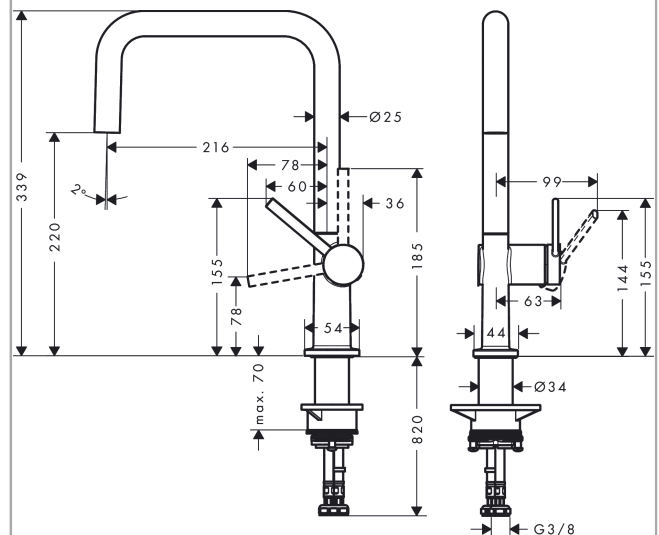

Talis M54

Single lever kitchen mixer U 220, 1jet

Surfaces: **Chrome** Article Number: **72806000**

Description

product features

- ComfortZone 220
- swivel range adjustable in 4 steps 60°, 110°, 150° or 360°
- laminar spray
- connection dimension: DN15
- maximum flow rate at 3 bar: 9 l/min
- ceramic cartridge
- connection type: G 3/8 connections
- temperature limitation adjustable
- suitable for continuous flow water heaters

Technology

Design awards

reddot winner 2020

reddot winner 2021

Product image

Scale drawing

Flowchart

Talis M54
Single lever kitchen mixer U 220, 1jet
 Surfaces: **Chrome** Article Number: **72806000**

Exploded Drawing

Year of production: >04/21

Talis M54

Single lever kitchen mixer U 220, 1jet

Surfaces: **Chrome** Article Number: **72806000**

Spare part list

Year of production: >04/21

Pos.	Description	Article Number	Price	PU
1	spout cpl.	93756000	-	1
2	screw	94319000	-	1
3	spray former	93748000	-	1
4	service tool	93750000	-	1
5	O-Ring 14x2,5	98189000	-	1
6	axialring	97558000	-	1
7	handle	93736000	-	1
8	hollow set screw M5x5	98446000	-	1
9	screw cover	93735610	-	1
10	flange	93737000	-	1
11	nut	93738000	-	1
12	cartridge, assy	93760000	-	1
13	O-ring 36x3	98052000	-	1
14	support	97523000	-	1
15	fixing set (Ø 34)	95049000	-	1
16	lever collar	97548000	-	1
17	connection hose 900 mm M8x0,75 G3/8	93746000	-	1
18	O-ring 6,6x1,6	93019000	-	1