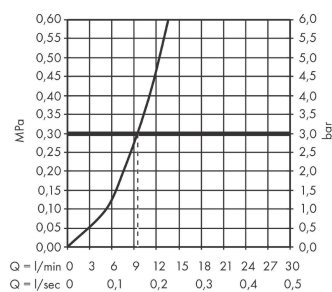

Technology

Design awards

reddot winner 2020

reddot winner 2021

Product image

Scale drawing

Flowchart

Talis M54
Single lever kitchen mixer U 220, 1jet
 Surfaces: **Chrome** Article Number: **72806000**