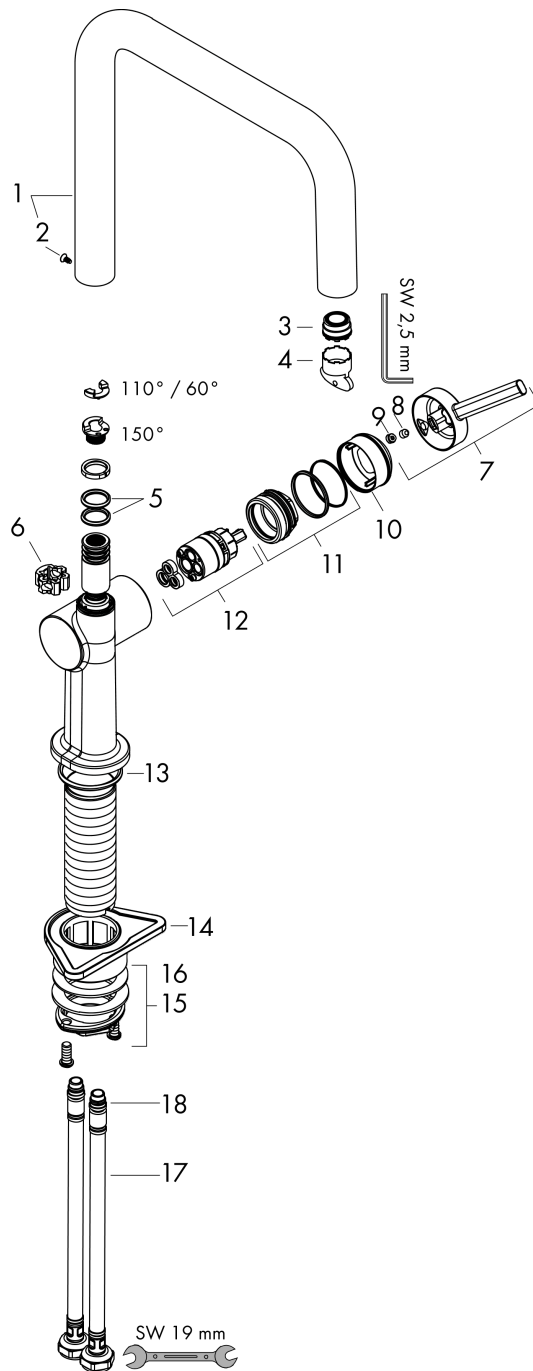

Talis M54

Single lever kitchen mixer U 220, 1jet

Surfaces: **Chrome** Article Number: **72806000**

Description

product features

- ComfortZone 220
- swivel range adjustable in 4 steps 60°, 110°, 150° or 360°
- laminar spray
- connection dimension: DN15
- maximum flow rate at 3 bar: 9 l/min
- ceramic cartridge
- connection type: G 3/8 connections
- temperature limitation adjustable
- suitable for continuous flow water heaters

Technology

Design awards

reddot winner 2020

reddot winner 2021

Product image

Scale drawing

Flowchart

Talis M54
Single lever kitchen mixer U 220, 1jet
 Surfaces: **Chrome** Article Number: **72806000**

Exploded Drawing

Year of production: >04/21

Talis M54

Single lever kitchen mixer U 220, 1jet

Surfaces: **Chrome** Article Number: **72806000**

Spare part list

Year of production: >04/21

Pos.	Description	Article Number	Price	PU
1	spout cpl.	93756000	-	1
2	screw	94319000	-	1
3	spray former	93748000	-	1
4	service tool	93750000	-	1
5	O-Ring 14x2,5	98189000	-	1
6	axialring	97558000	-	1
7	handle	93736000	-	1
8	hollow set screw M5x5	98446000	-	1
9	screw cover	93735610	-	1
10	flange	93737000	-	1
11	nut	93738000	-	1
12	cartridge, assy	93760000	-	1
13	O-ring 36x3	98052000	-	1
14	support	97523000	-	1
15	fixing set (Ø 34)	95049000	-	1
16	lever collar	97548000	-	1
17	connection hose 900 mm M8x0,75 G3/8	93746000	-	1
18	O-ring 6,6x1,6	93019000	-	1